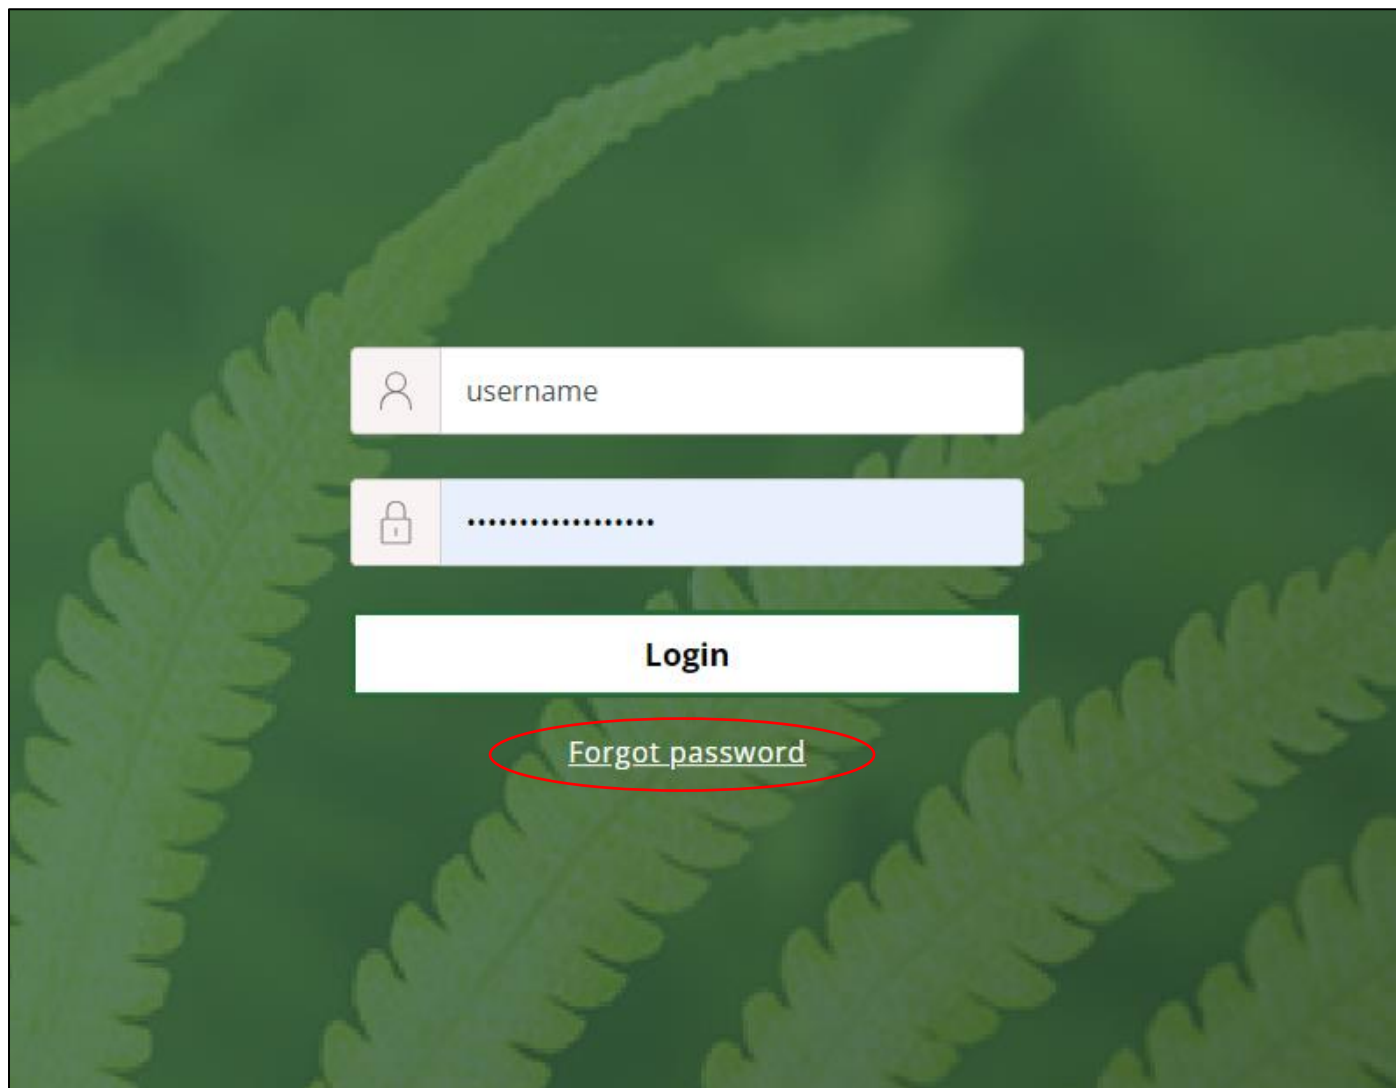

Forgot Password Guide

Te Kooti Whenua Māori – Māori Land Court

If you forget your password, please follow these instructions.

Step 1

1.1 Click on “Forgot password”